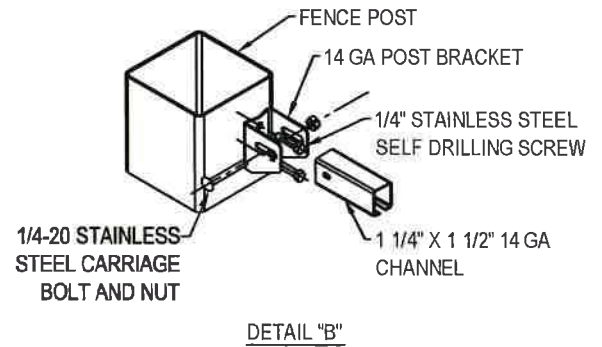

BASTEEL

PERIMETER SYSTEMS™

BASTEEL PERIMETER SYSTEMS
1400 MAGNOLIA AVE.
FRANKFORT, IN 46041
TOLL FREE: 1-866-369-8335
FAX: (765) 654-8755
www.basteel.com