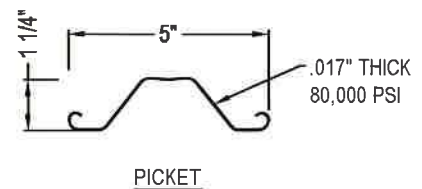

BASTEEL

PERIMETER SYSTEMS™

BASTEEL PERIMETER SYSTEMS
1400 MAGNOLIA AVE.
FRANKFORT, IN 46041
TOLL FREE: 1-866-369-8335
FAX: (765) 654-8755
www.basteel.com