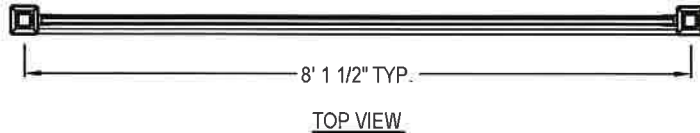

BASTEEL

PERIMETER SYSTEMS™

BASTEEL PERIMETER SYSTEMS
1400 MAGNOLIA AVE.
FRANKFORT, IN 46041
TOLL FREE: 1-866-369-8335
FAX: (765) 654-8755
www.basteel.com