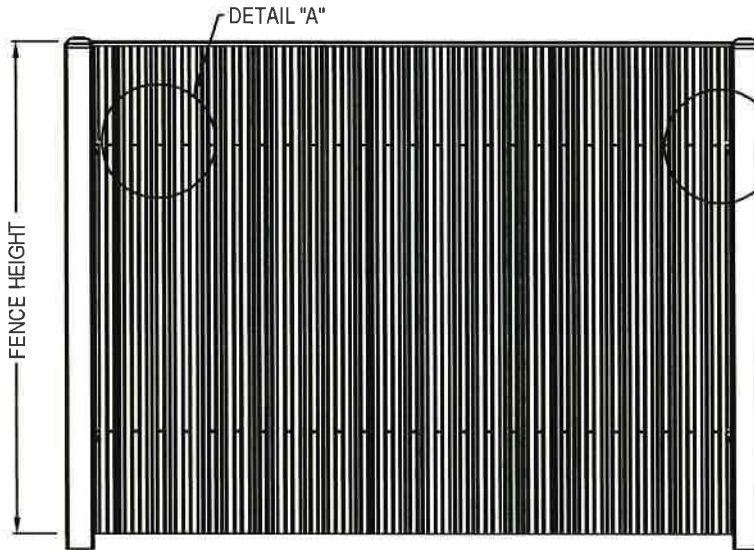

FENCE TYPE	HEIGHT	FOOTAGE	GAUGE
Bn Steel	8'		Black
↳ Essex Style			
w/ Top Cap			
POSTS	SIZE	NUMBER	TYPE
LINE			
END			
CORNER			
GATE			
GATE			
TOP RAIL			
GATES			
BARBED WIRE: YES or NO			
BOTTOM TENSION WIRE: YES or NO			
OTHER DETAILS:			
* Cored then Asphalt			

BASTEEL

PERIMETER SYSTEMS™

BASTEEL PERIMETER SYSTEMS
 1400 MAGNOLIA AVE.
 FRANKFORT, IN 46041
 TOLL FREE: 1-866-369-8335
 FAX: (765) 654-8755
 www.basteel.com

NOTES:

1. MATERIALS OF CONSTRUCTION ARE GALVANIZED STEEL EXCEPT WHERE NOTED.
2. BASTEEL STANDARD COLORS COATED USING ORGANIC FLUOROPOLYMER (K'YNAR).
3. INSTALLATION TO BE COMPLETED IN ACCORDANCE WITH MANUFACTURER'S SPECIFICATIONS.
4. DO NOT SCALE DRAWING.
5. THIS DRAWING IS INTENDED FOR USE BY ARCHITECTS, ENGINEERS, CONTRACTORS, CONSULTANTS AND DESIGN PROFESSIONALS FOR PLANNING PURPOSES ONLY. THIS DRAWING MAY NOT BE USED FOR CONSTRUCTION.
6. ALL INFORMATION CONTAINED HEREIN WAS CURRENT AT THE TIME OF DEVELOPMENT BUT MUST BE REVIEWED AND APPROVED BY THE PRODUCT MANUFACTURER TO BE CONSIDERED ACCURATE.
7. CONTRACTOR'S NOTE: FOR PRODUCT AND COMPANY INFORMATION VISIT www.CADdetails.com/info AND ENTER REFERENCE NUMBER 5074-006.