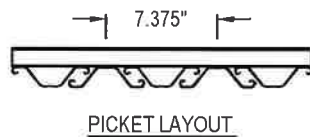

BASTEEL

PERIMETER SYSTEMS™

BASTEEL PERIMETER SYSTEMS
1400 MAGNOLIA AVE.
FRANKFORT, IN 46041
TOLL FREE: 1-866-369-8335
FAX: (765) 654-8755
www.basteel.com