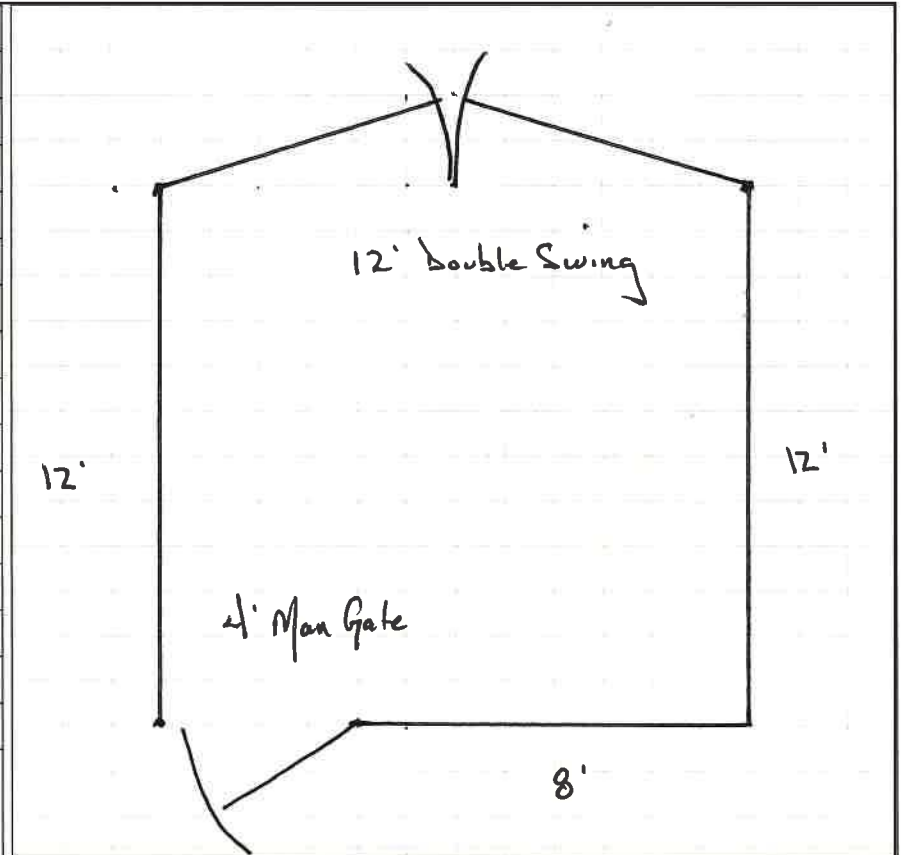

FENCE TYPE	HEIGHT	FOOTAGE	GAUGE
Bn Steel	8'		Black
↳ Essex Style			
w/ Top Cap			
POSTS	SIZE	NUMBER	TYPE
LINE			
END			
CORNER			
GATE			
GATE			
TOP RAIL			
GATES			
BARBED WIRE: YES or NO			
BOTTOM TENSION WIRE: YES or NO			
OTHER DETAILS:			
* Cored then Asphalt			