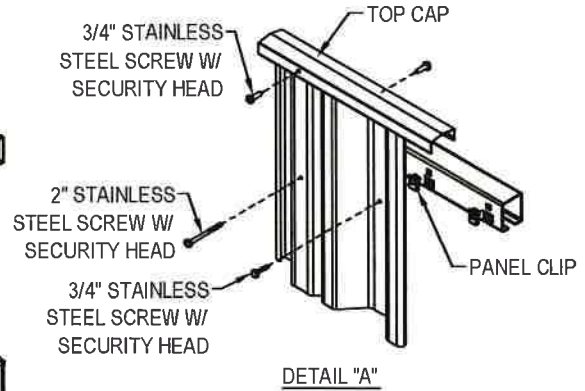

BASTEEL

PERIMETER SYSTEMS™

BASTEEL PERIMETER SYSTEMS
1400 MAGNOLIA AVE.
FRANKFORT, IN 46041
TOLL FREE: 1-866-369-8335
FAX: (765) 654-8755
www.basteel.com