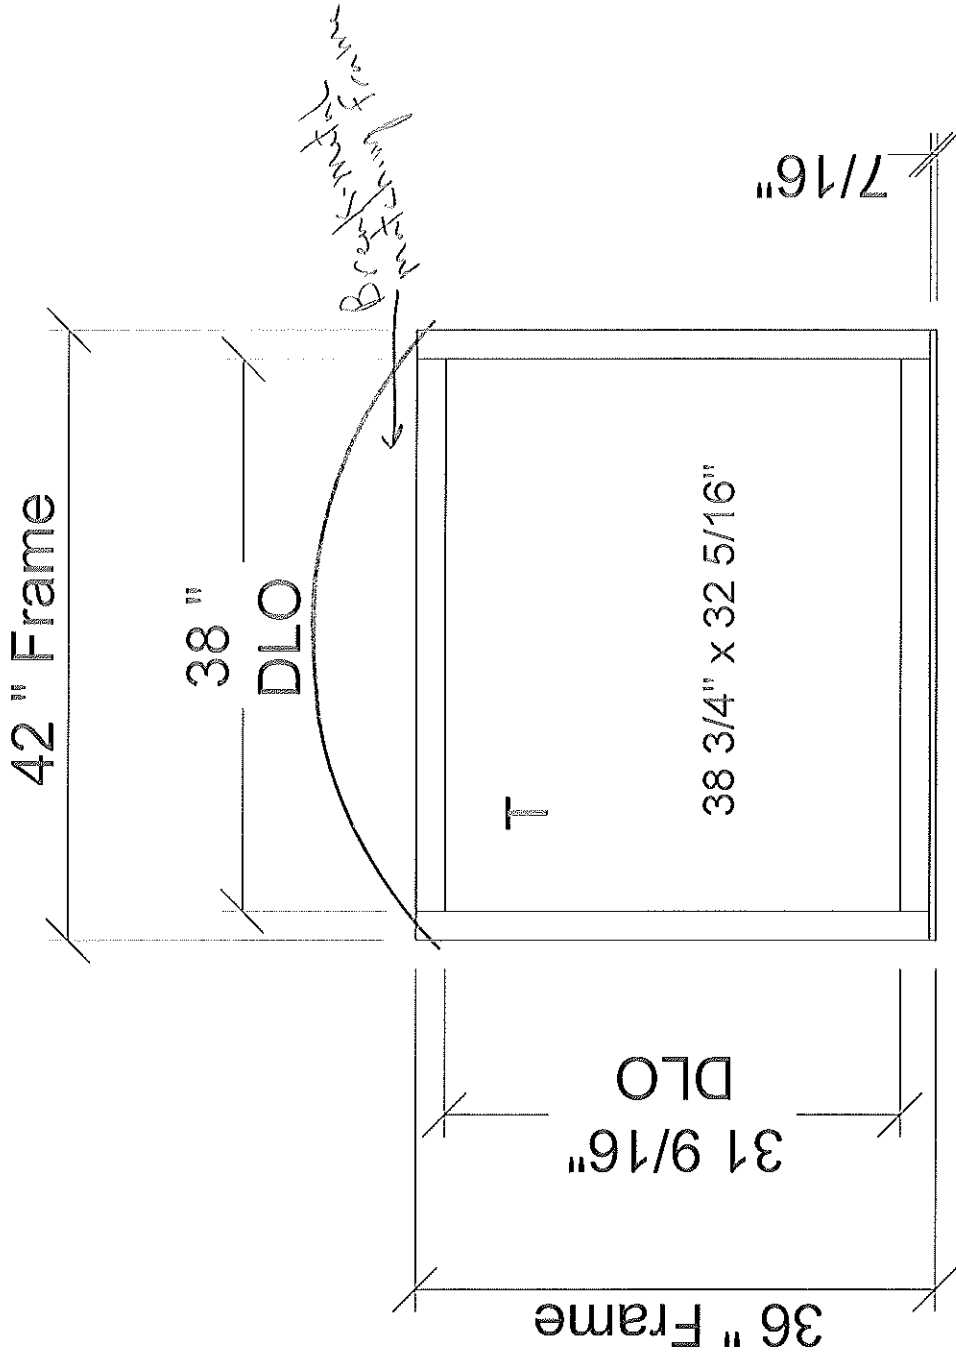

109 W Main - 1 - 001 - A (3 Thus)  
 Frame: (Black) YES 45 TU : Storefront : Screw Spline  
 : Thermal : Center Set : Outside Glaze  
 9/23/2021

109 W Main - 2 - 002 - B (3 Thus)  
 Frame: (Black) YES 45 TU : Storefront : Screw Spline  
 : Thermal : Center Set : Outside Glaze